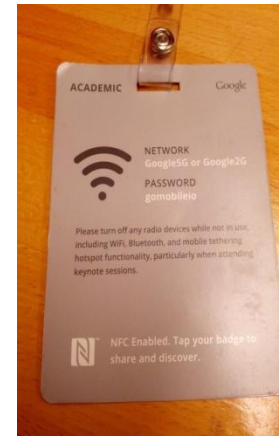

Some cool toys