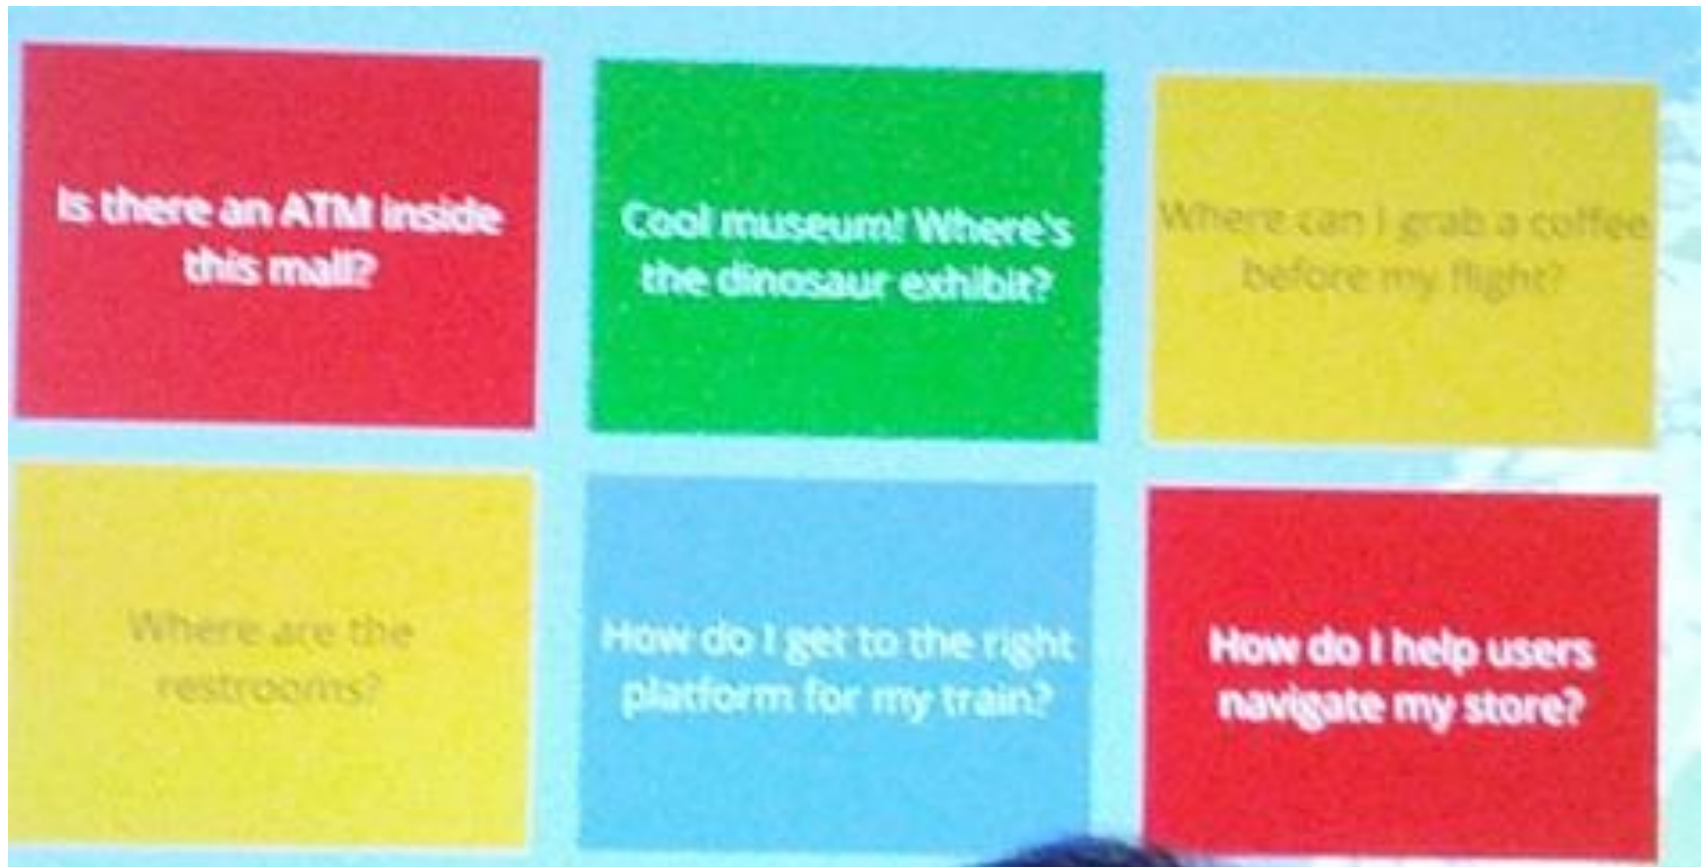

Indoor Maps